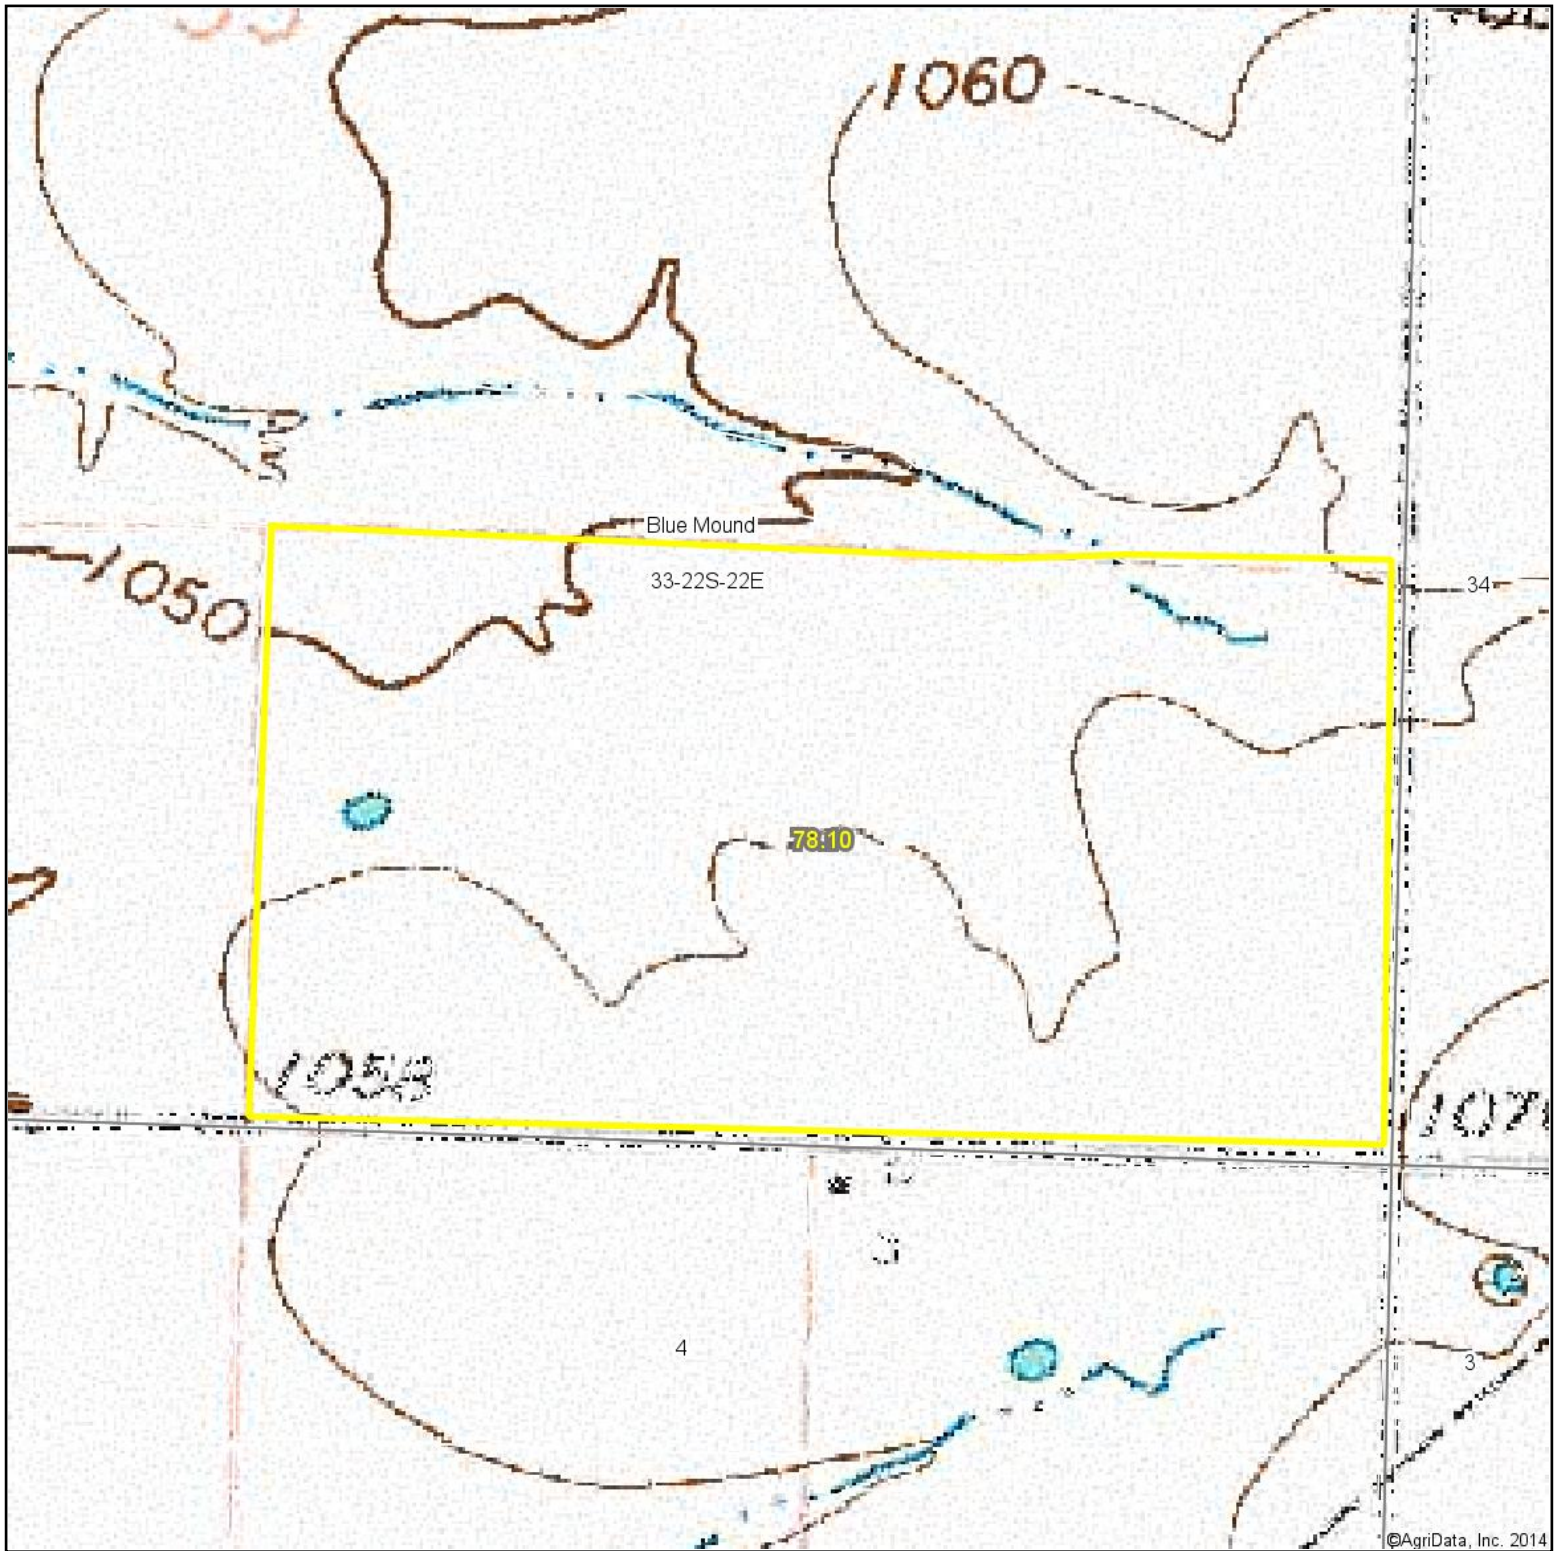

Topography Map

Kansas City
Auction and Realty

Maps Provided By:

© AgriData, Inc. 2014 www.AgriDataInc.com

33-22S-22E
Linn County
Kansas

map center: 38° 4' 59.84, 94° 59' 35.77

scale: 5767

5/5/2014